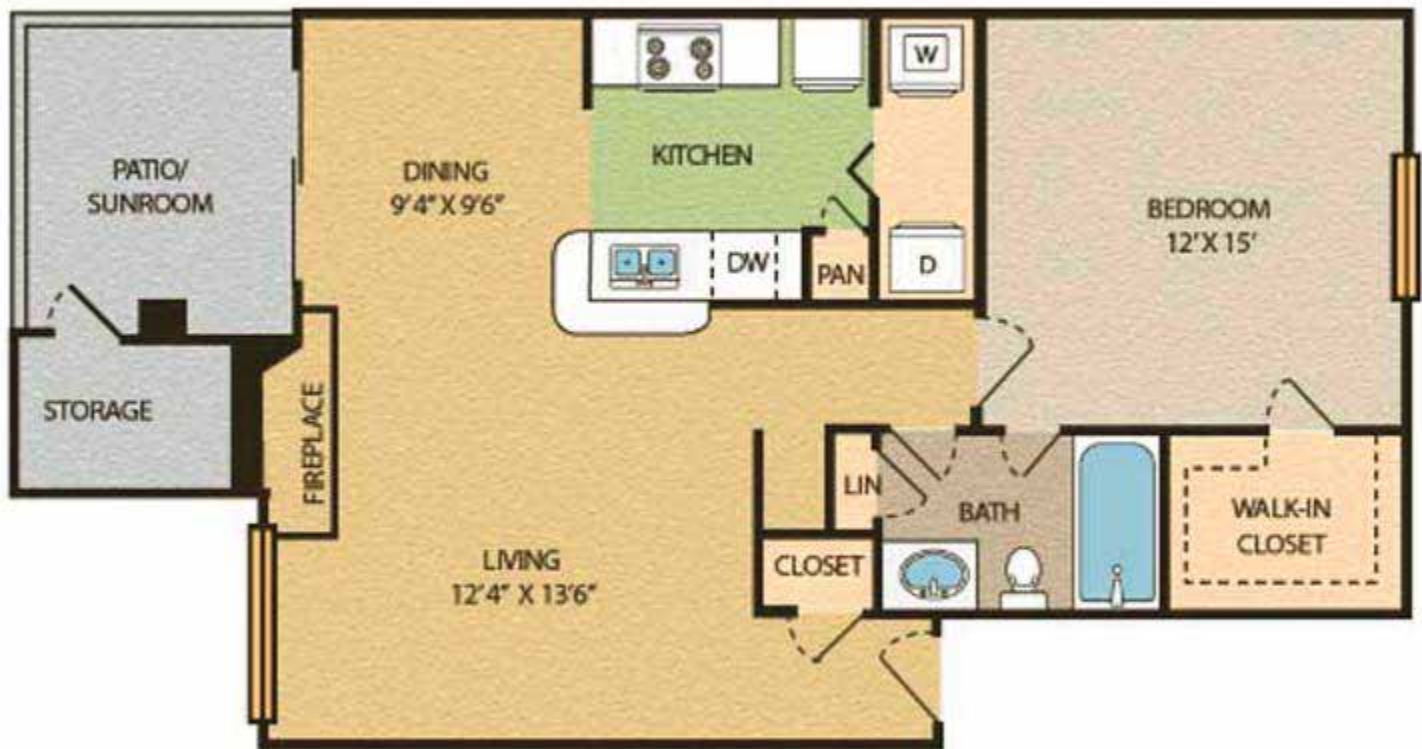

## Navasota

Two Bedroom/One Bath - 866 Sq. Ft.

PH: 972-437-5101

9050 Markville Drive | Dallas, TX 75243

[theglenathighpoint.com](http://theglenathighpoint.com)

Another Priderock Partners Property

Selected floorplans may vary from the illustration due to design configurations and architectural styling.