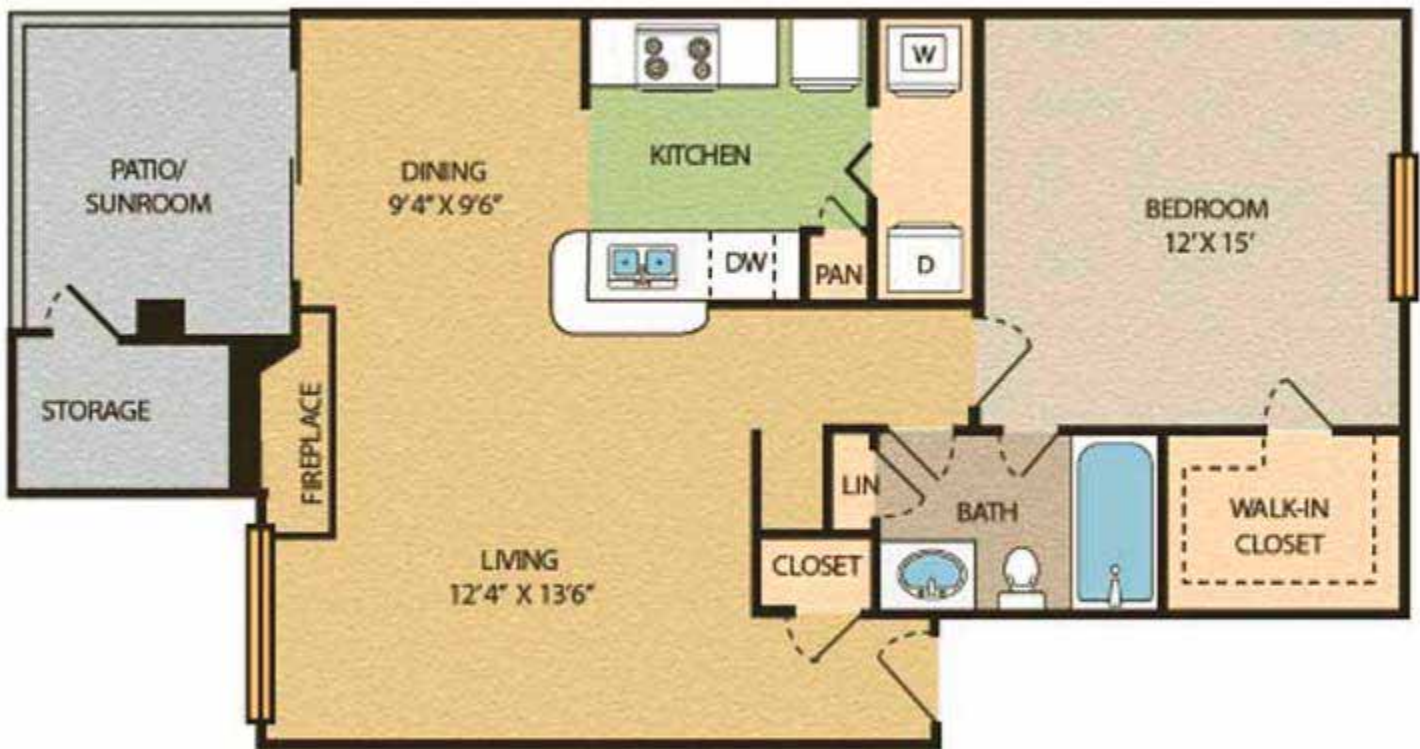

## Navasota

Two Bedroom/One Bath - 866 Sq. Ft.

PH: 972-437-5101

9050 Markville Drive | Dallas, TX 75243

[theglenathighpoint.com](http://theglenathighpoint.com)

Another Priderock Partners Property

Selected floorplans may vary from the illustration due to design configurations and architectural styling.