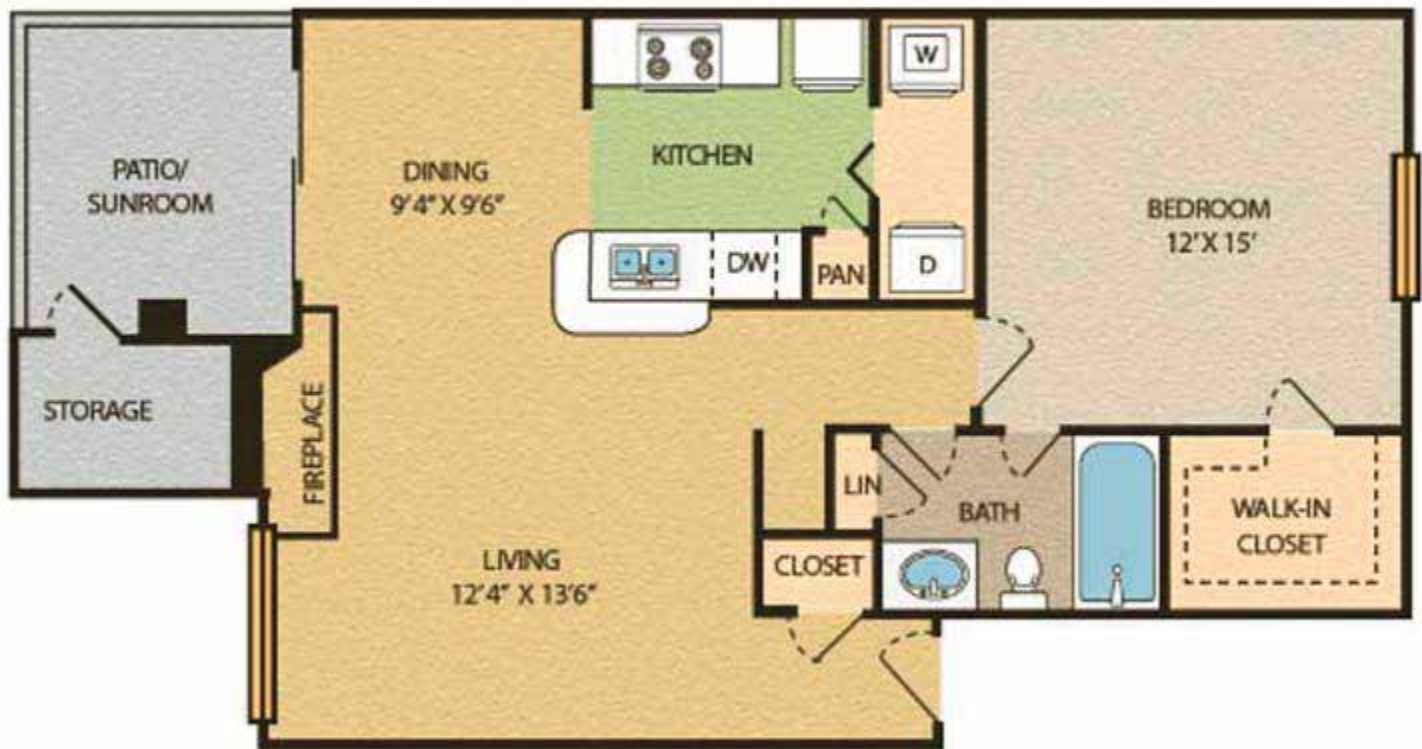

## Sabine

One Bedroom/One Bath - 765 Sq. Ft.

PH: 972-437-5101

9050 Markville Drive | Dallas, TX 75243

[theglenathighpoint.com](http://theglenathighpoint.com)

Another Priderock Partners Property

Selected floorplans may vary from the illustration due to design configurations and architectural styling.