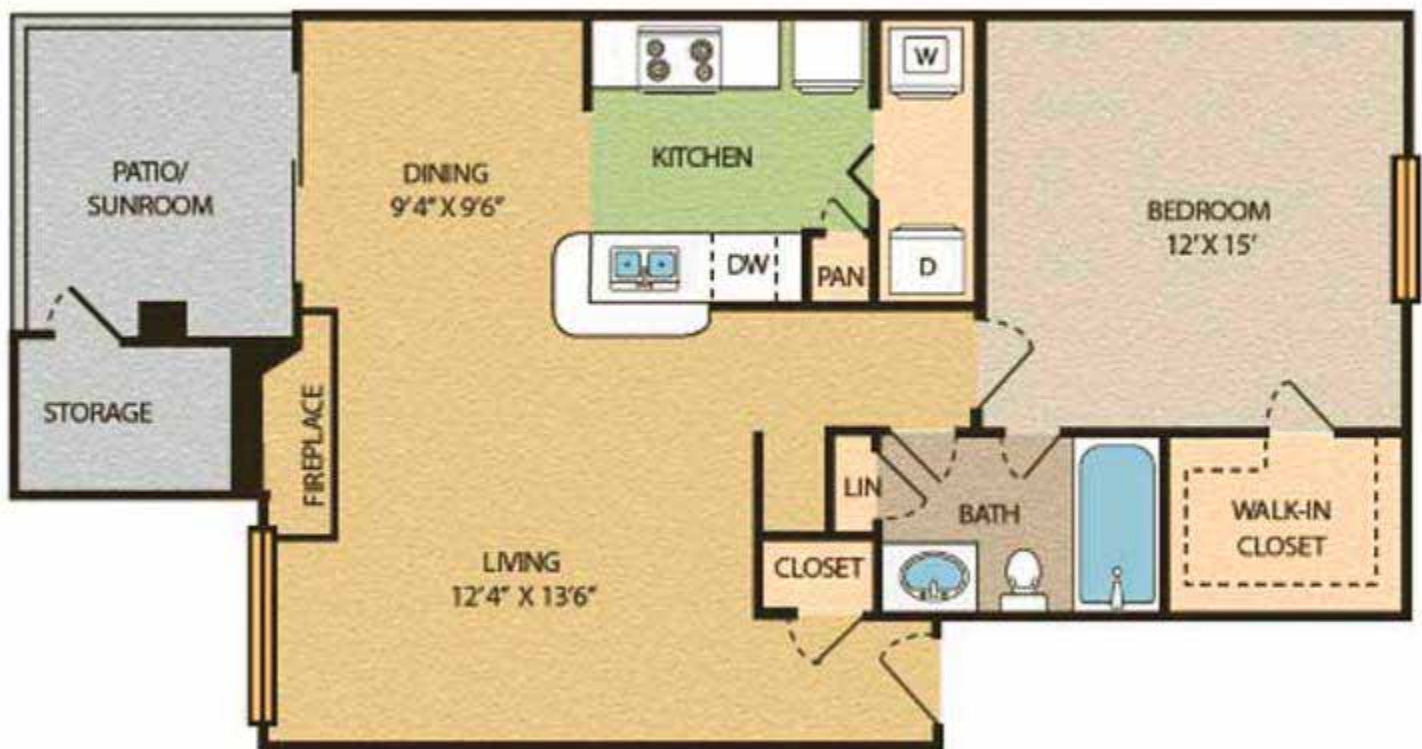

Sabine

One Bedroom/One Bath - 765 Sq. Ft.

PH: 972-437-5101

9050 Markville Drive | Dallas, TX 75243

theglenathighpoint.com

Another Priderock Partners Property

Selected floorplans may vary from the illustration due to design configurations and architectural styling.